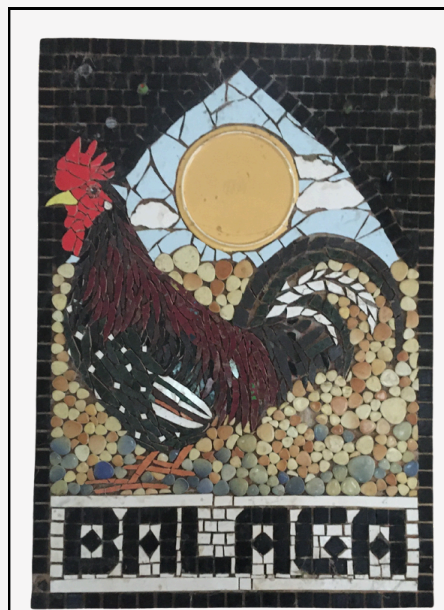

## MORE CREATIVE PIECES

3 PIECE FRAMED (SMALL)  
KOI FISH IN CERAMIC  
TILES

2 PIECE FRAMED (SMALL)  
KOI FISH IN CERAMIC TILES

SMALL CUT OUT DALO IN  
CERAMIC TILES

CUSTOM KITCHEN SPLASH  
BACK WITH FIJI PALMS