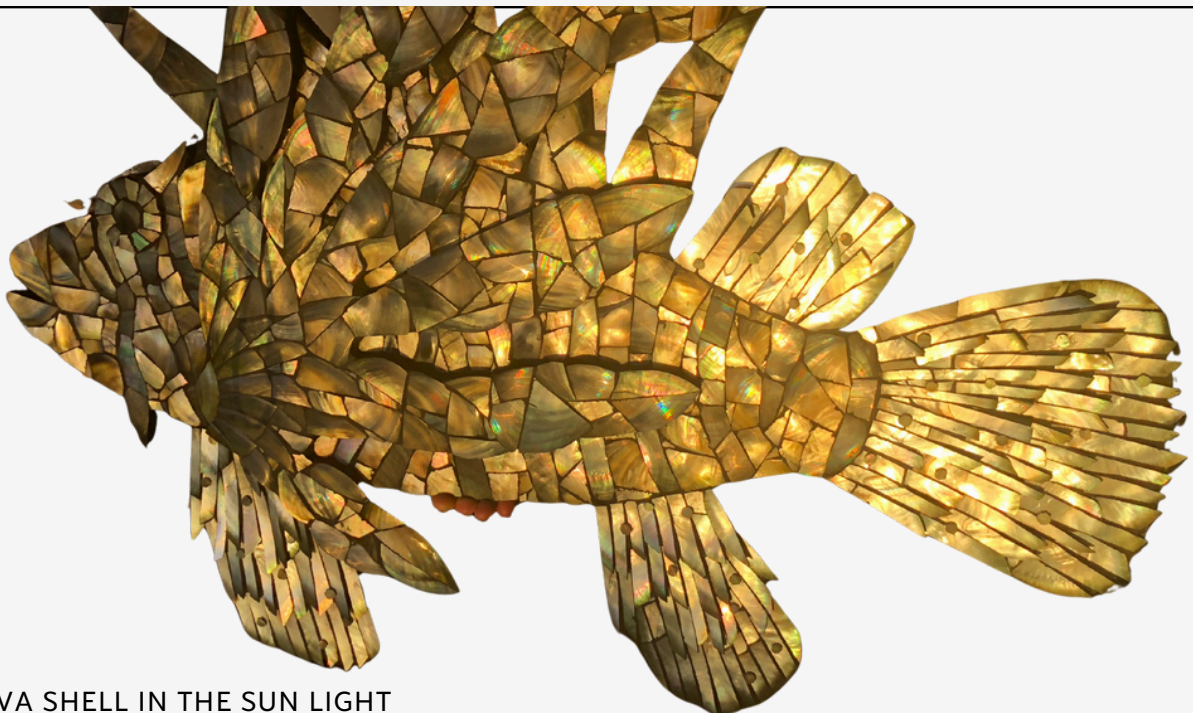

CIVA SHELL IN THE SUN LIGHT

LARGE CUSTOM CUT OUT TURTLE MOSAIC IN CIVA SHELL

CIVA SHELL IN THE SUN LIGHT