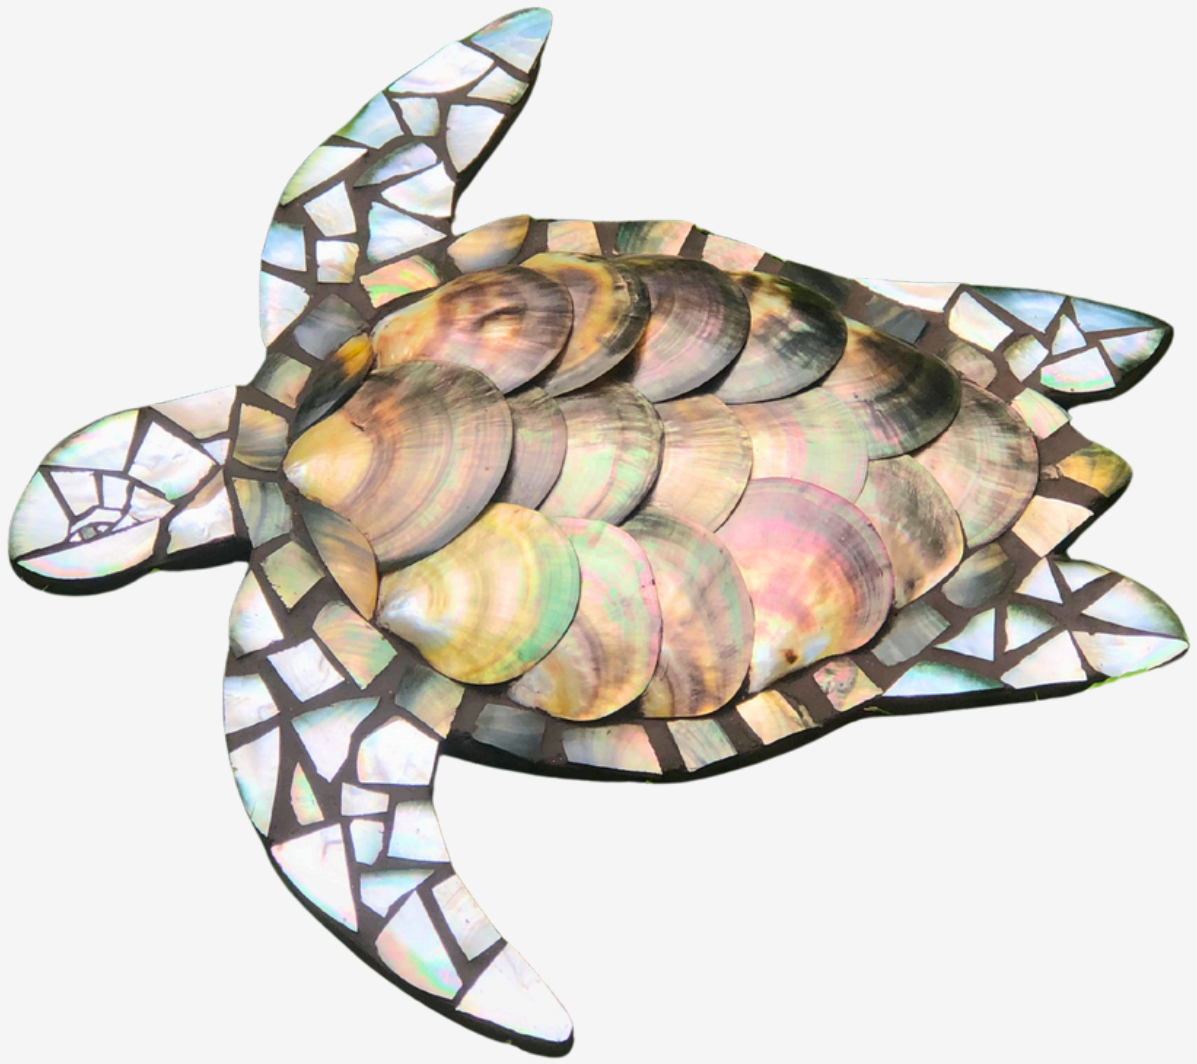

CIVA SHELL IN THE SUN LIGHT

LARGE CUSTOM CUT OUT TURTLE MOSAIC IN CIVA SHELL

CIVA SHELL IN THE SUN LIGHT